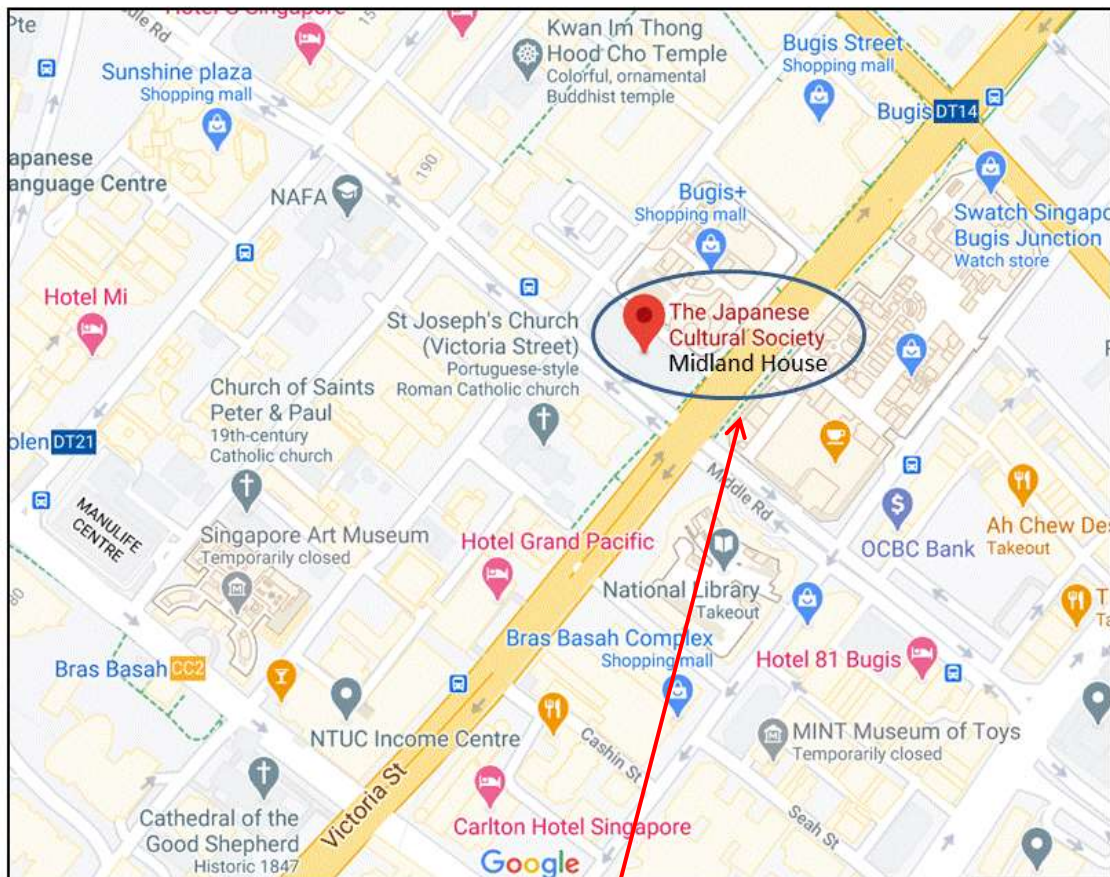

JAPANESE LANGUAGE PROFICIENCY TEST

Test Centre at **JCS** (Midland House #03-03/#05-00)

JLPT TEST CENTRE

JCS

The Japanese Cultural Society, Singapore

Midland House [#03-03/ #05-00](#)

112 Middle Road, Singapore 188970

By Bus :

Victoria Street : (Bugis Junction) 7, 12, 12E , 63, 80, 175, 197 , 851, 851E, 960, 960E

St. Joseph's church : 130, 133, 145, 197, 851, 851E, 960, 960E.

Middle Road : 56, 980

By Train : Bugis MRT station

By Car : Nearest carpark : Bugis+ shopping mall