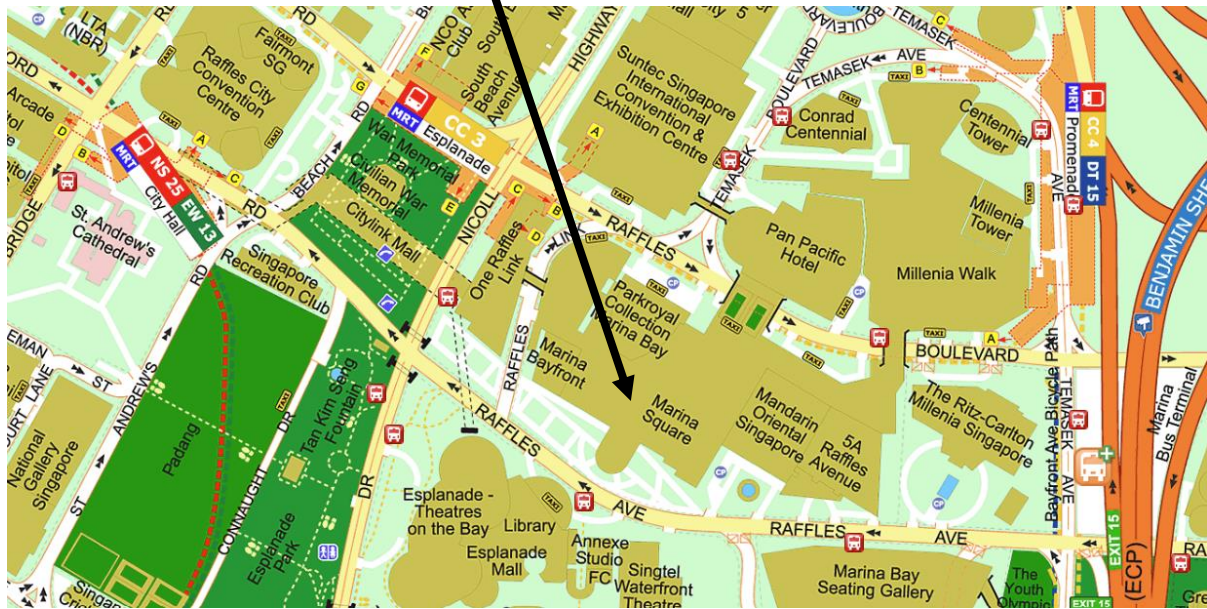

JAPANESE-LANGUAGE PROFICIENCY TEST IN DEC 2024 (SINGAPORE)

TEST CENTRE for N 1

PSB Academy, City Campus: Main Wing

Marina Square

6 Raffles Blvd, #03-200

Singapore 039594

HOW TO GET THERE	
By MRT	<ul style="list-style-type: none">• PROMENADE Station: Exit A, followed by a short walk• ESPLANADE Station: underground link to Marina Square• CITY HALL Station: approx. 15-mins walk
By Bus	<ul style="list-style-type: none">• Along Raffles Blvd (Promenade Stn/Pan Pacific): 36, 107M, 961M• Along Temasek Ave (Opp The Ritz-Carlton): 36, 70M, 97, 106, 111, 133, 502, 518, 857• Along Raffles Ave (The Esplanade): 36, 56, 70M, 77, 97, 106, 111, 133, 195, 857, 960, 961M• Along Nicoll Highway (Opp War Memorial Pk): 10, 57, 70, 196
By Private Transportation	<ul style="list-style-type: none">• Limited parking available at Marina Square and Millenia Walk (across the road from Raffles Blvd)

50 Stamford Rd, 2nd floor

Singapore 178899

By Public Transportation:

- CITY HALL, BRAS BASAH or BENCOOLEN MRT
- Buses 2, 7, 12, 12e, 14, 14A, 16, 33, 36, 77, 106, 111, 124, 131, 147, 166, 167, 174, 175, 190, 857